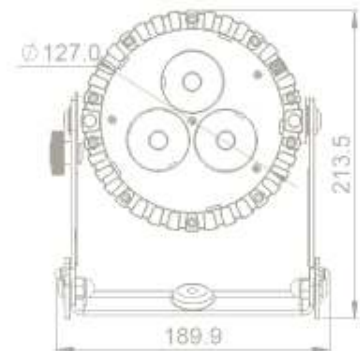

Electrical

Battery
LG Chem Lithium-Ion
Battery Lifetime
70% after 300 cycles
Charging time (nominal)
5 Hours
Input Voltage
90-264V 47-63Hz
Input Current
1.8A/115VAC ~ 1.0A/230VAC
Inrush Current
Cold start 30A/115VAC ~
60A/230VAC