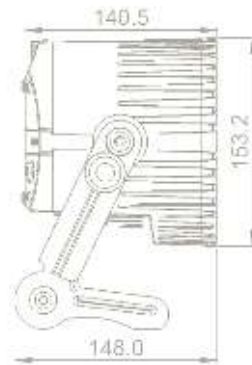

Electrical

Battery
LG Chem Lithium-Ion
Battery Lifetime
70% after 300 cycles
Charging time (nominal)
5 Hours
Input Voltage
90-264V 47-63Hz
Input Current
1.8A/115VAC ~ 1.0A/230VAC
Inrush Current
Cold start 30A/115VAC ~
60A/230VAC